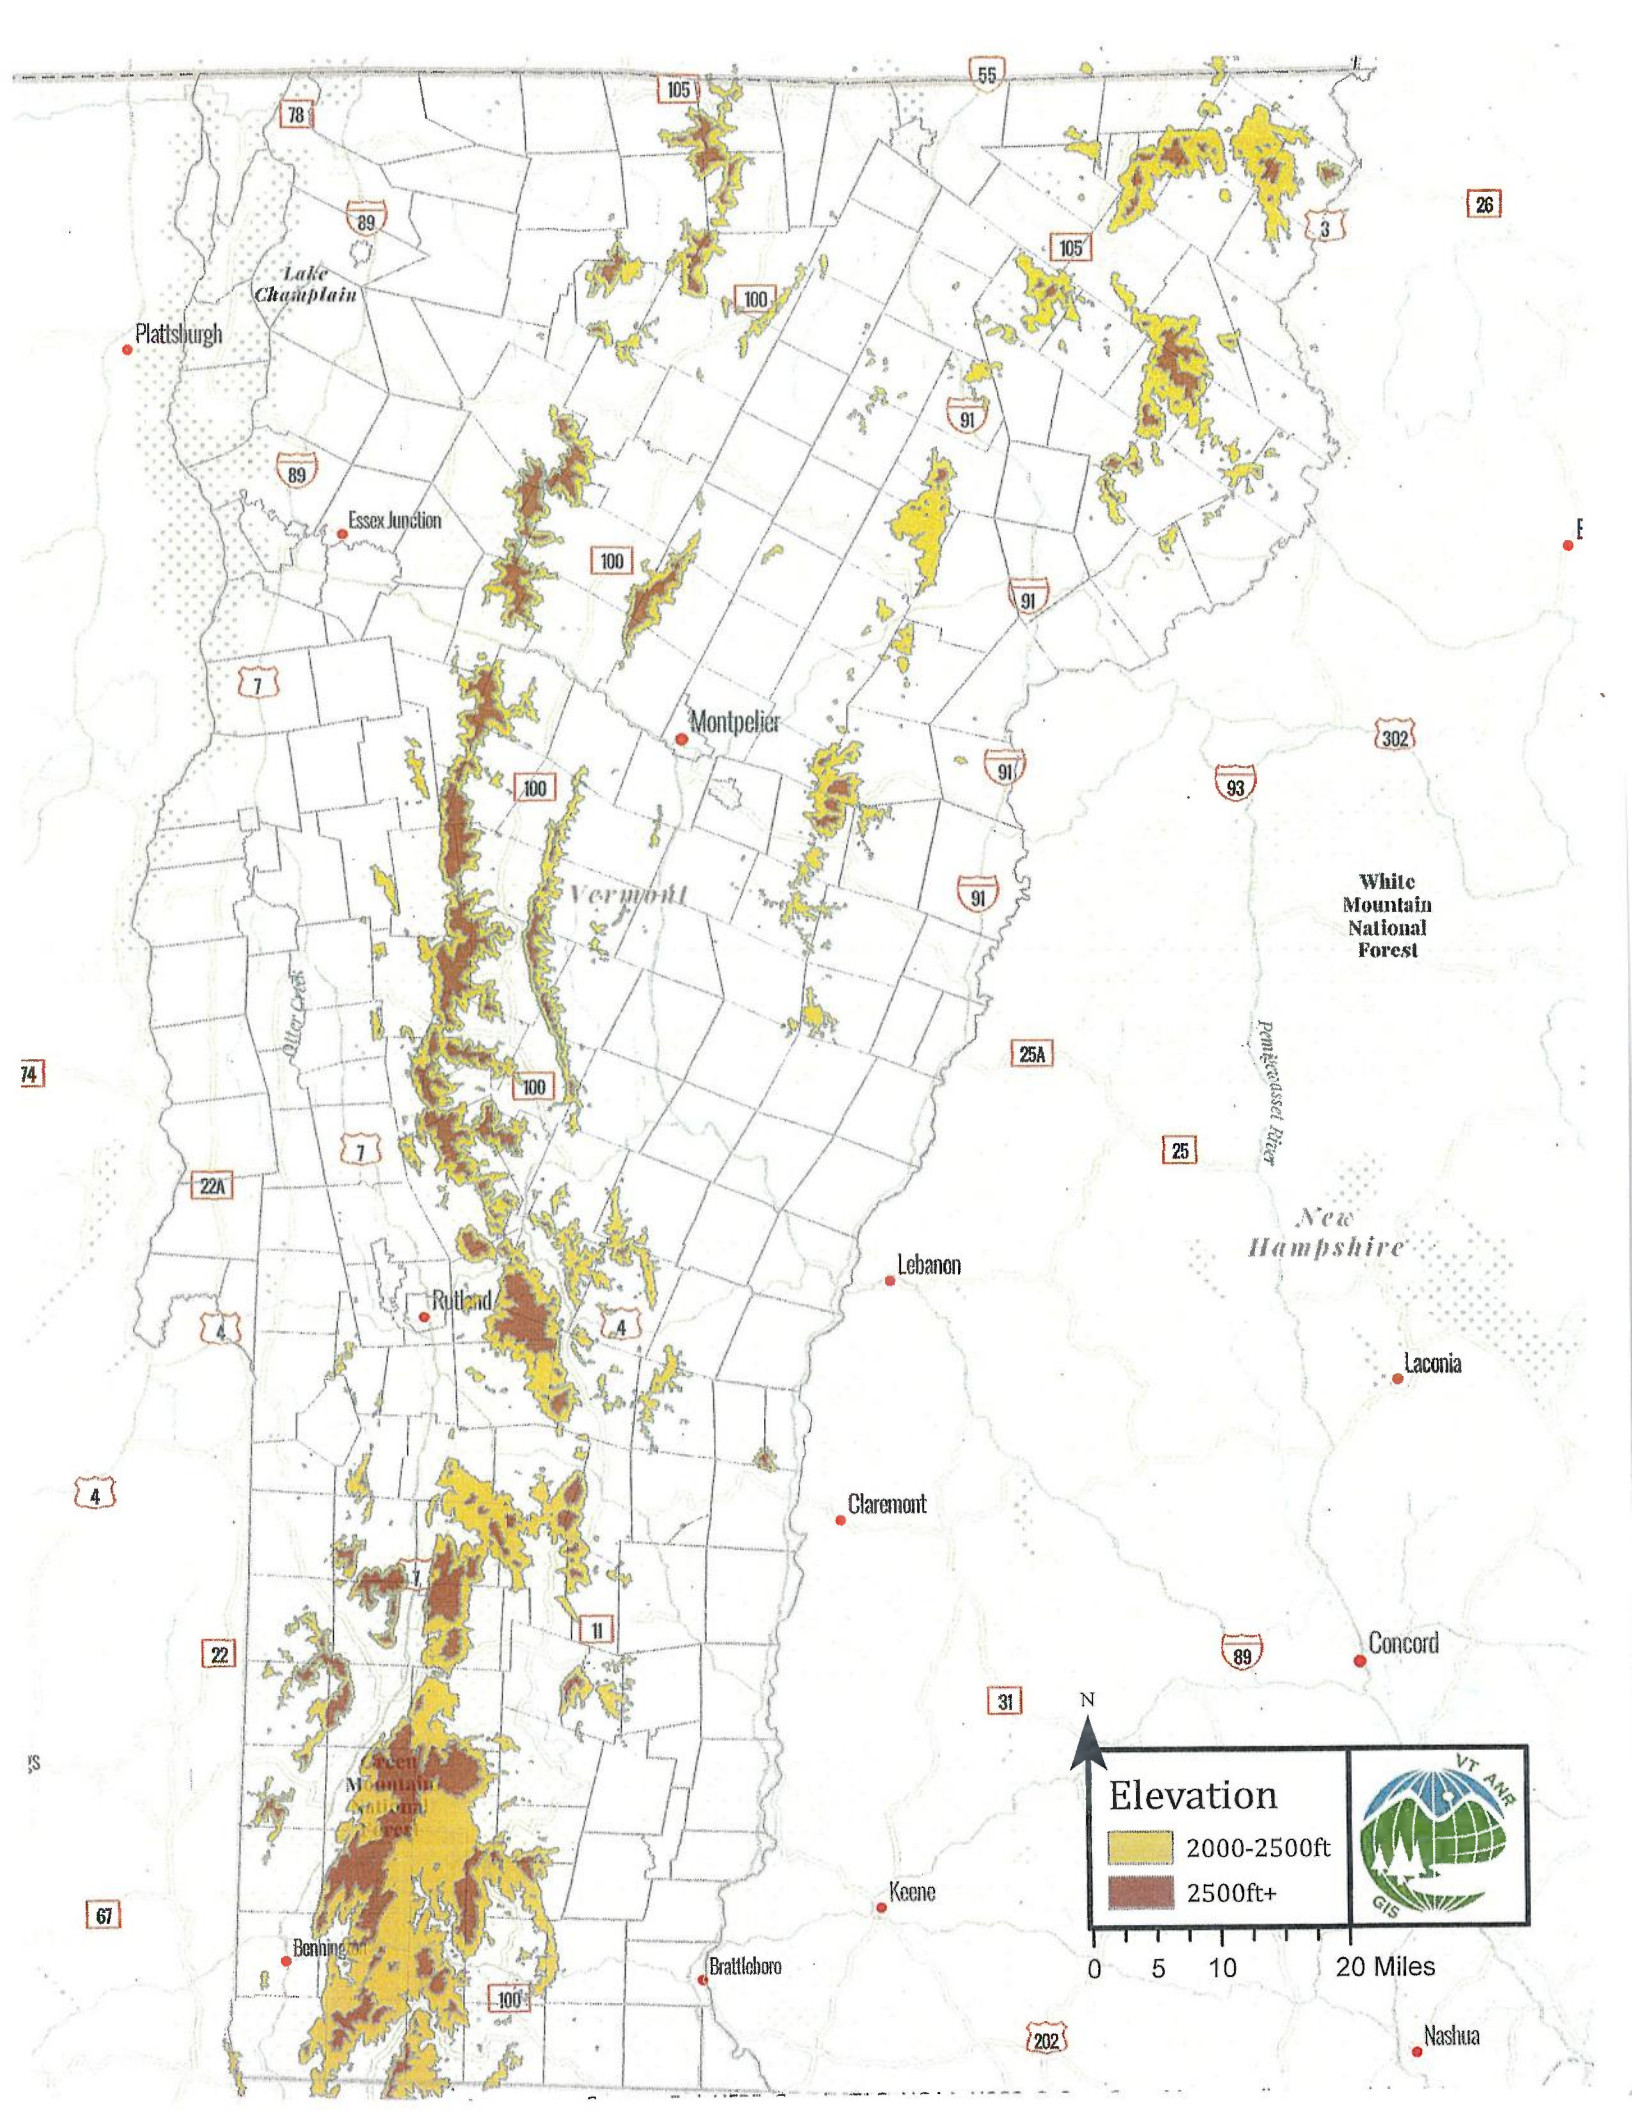

78

105

55

89

26

Lake Champlain

105

3

Plattsburgh

100

91

Essex Junction

100

91

7

Montpelier

302

100

91

Vermont

93

White Mountain National Forest

White Cross

100

25A

Pemigewasset River

74

7

25

New Hampshire

22A

Rutland

Lebanon

Laconia

4

4

Claremont

Concord

4

22

11

31

N

Elevation

2000-2500ft

2500ft+

0 5 10 20 Miles

Keene

Brattleboro

Nashua

67

202

Bennington

100