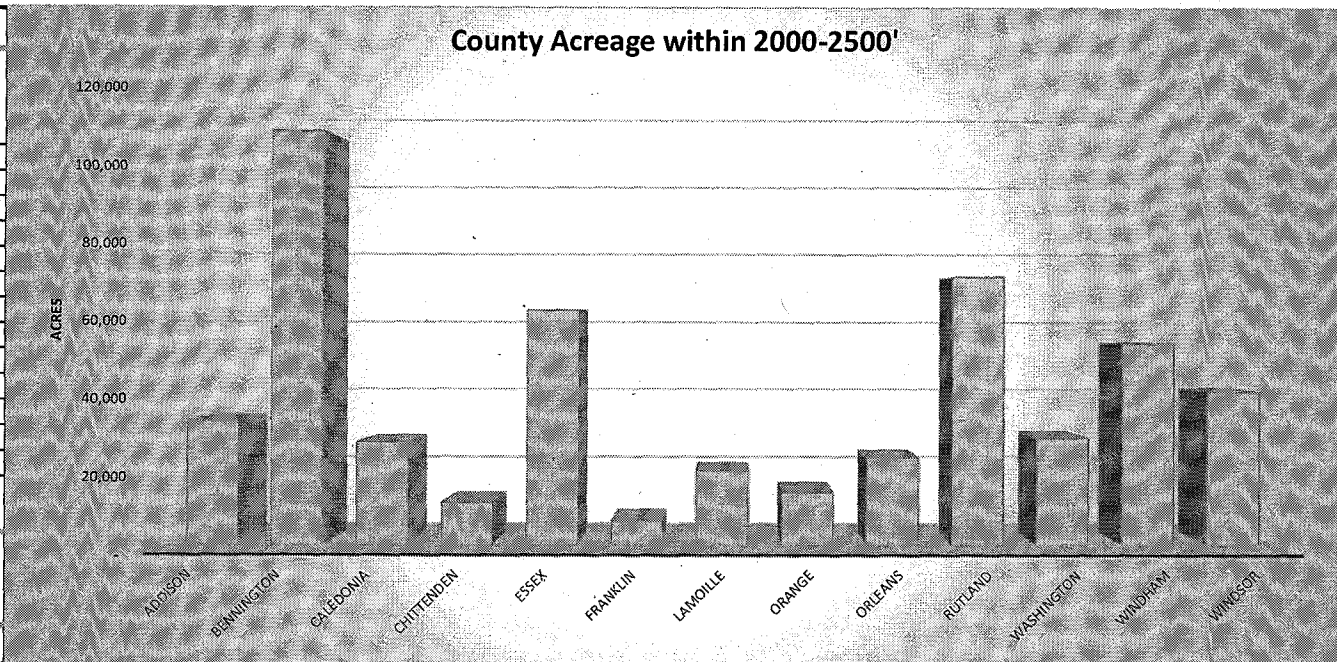

# Elevation between 2000-2500'

<b>Total Acres</b>	
<b>507,154</b>	
<b>Acreage by County</b>	
ADDISON	33,288
BENNINGTON	111,376
CALEDONIA	27,676
CHITTENDEN	11,284
ESSEX	63,210
FRANKLIN	6,402
LAMOILLE	19,968
ORANGE	14,194
ORLEANS	23,574
RUTLAND	72,032
WASHINGTON	28,786
WINDHAM	54,181
WINDSOR	41,183
<b># of Parcels</b>	
<b>8,105</b>	
<b># of E911 Buildings/Structures</b>	
<b>4,275</b>	